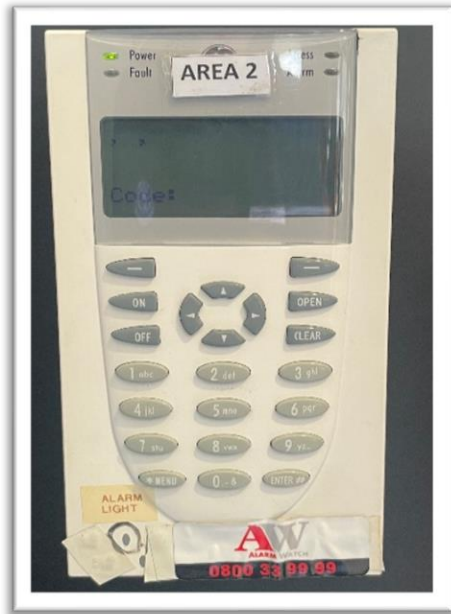

TO DISARM

PRESS 4 DIGIT CODE AND
OFF
THE KEYPAD WILL BEEP
TWICE AND LIGHT 1 WILL
GO OUT

TO ARM

PRESS IN 4 DIGIT
CODE AND ON

KEYPAD WILL BEEP
TWICE AND LIGHT 1 WILL
TURN ON

ON

If the Keypad beeps several
times, it is indicating that a
door is open or someone is
still moving inside the
building
The LCD screen will show
what the issue is

ELIZABETH MCFARLAN CENTRE GIRL'S BLOCK - AREA 7

Image 1: Alarm Keypad

Image 2: Location of the Alarm keypad is at the entrance of the EMC Girl's block

SCIENCE CENTRE LEVEL 1 MACFARLAN CENTRE SIDE – AREA 5

Image 1: Alarm Keypad

Image 2: Keypad is at the entry of the glass door of science building

SCIENCE CENTRE GROUND LEVEL JPC SIDE – AREA 5

Image 1: Alarm Keypad

Image 2: Keypad is placed at the entry of the glass door of science building from JPC side

GOOD FELLOW CENTRE CHAPEL SIDE – AREA 2

Image 1: Alarm Keypad

Image 2: Alarm keypad is at the main entry/Exit Door of Library

GOOD FELLOW CENTRE GOOD FELLOW QUAD SIDE – AREA 2

Image 1: Alarm Keypad

Image 2: Alarm keypad is located on the pin board at the entry/Exit Door of Library towards ICT