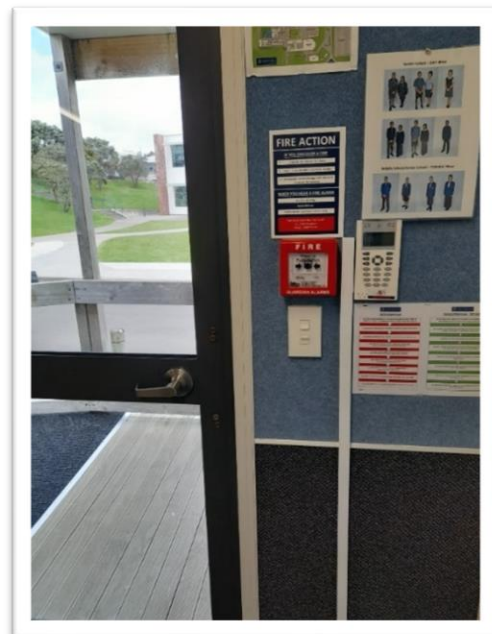

Image 2: Location of the Alarm keypad is at the entrance of the Sports Centre

Sports Centre Ground Level 11

Image 1: Alarm Keypad

Image 2: Location of the Alarm keypad is at the entrance of the Sports Centre of ground level

T BLOCK- T 19 – AREA 30

Image 1: Alarm Keypad

Image 2: Location of the Alarm keypad is at the entrance of the classroom door

T BLOCK T 1 - AREA 30

Image 1: Alarm Keypad

Image 2: Location of the Alarm keypad is at the entrance of the classroom T1

CRICKET SHED INDOOR – AREA 1

Image 1: Alarm Keypad

Image 2: Location of the Alarm keypad is at the entrance/exit of the Cricket room

ROWING BARN - AREA 14

Image 1: Alarm Keypad

Image 2: Location of the Alarm keypad is at the entrance/exit of the rowing barns