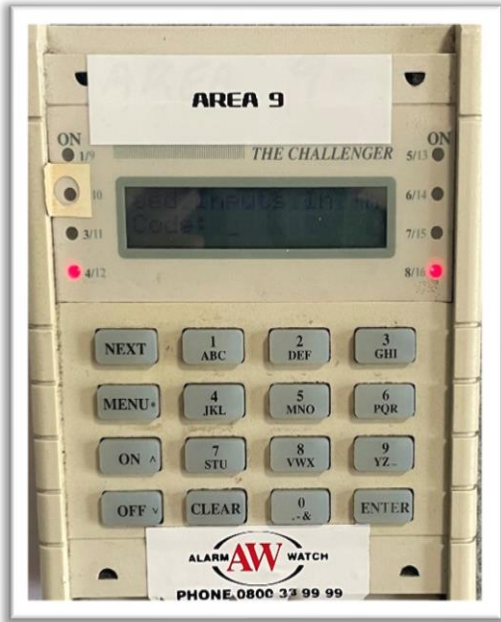

MACKY BLOCK – AREA 9

Image 1: Alarm Keypad

Image 2: Location of the Alarm keypad is at the entrance of the class 34 from ICT side