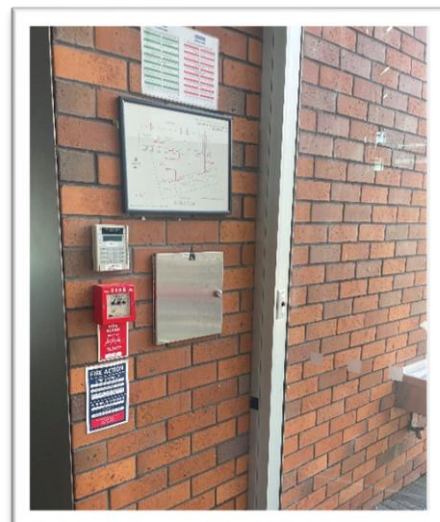

GOOD FELLOW CENTRE CHAPEL SIDE – AREA 2

Image 1: Alarm Keypad

Image 2: Alarm keypad is at the main entry/Exit Door of Library

GOOD FELLOW CENTRE GOOD FELLOW QUAD SIDE – AREA 2

Image 1: Alarm Keypad

Image 2: Alarm keypad is located on the pin board at the entry/Exit Door of Library towards ICT

GOOD FELLOW QUAD BLOCK G4– AREA 3

Image 1: Alarm Keypad

Image 2: Location of the Alarm keypad is at the entry of the classroom G4

JACK PAINE CENTRE - AREA 6

Image 1: Alarm Keypad

Image 2: Location of the Alarm keypad is at the entrance of the glass door of JPC

WINGATE MAIN ENTRY – AREA 1

Image 1: Alarm Keypad

Image 2: Location of the Alarm keypad is at the entrance of Wingate area

WINGATE ROOM 7 & 8 – AREA 1

Image 1: Alarm Keypad

Image 2: Location of the Alarm keypad is at the entrance of Room no 7