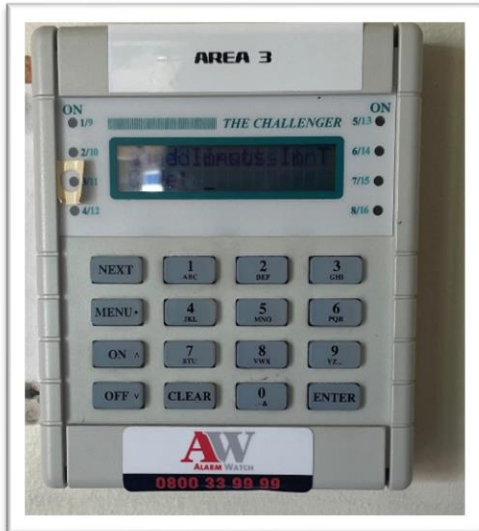

GOOD FELLOW QUAD BLOCK G4– AREA 3

Image 1: Alarm Keypad

Image 2: Location of the Alarm keypad is at the entry of the classroom G4