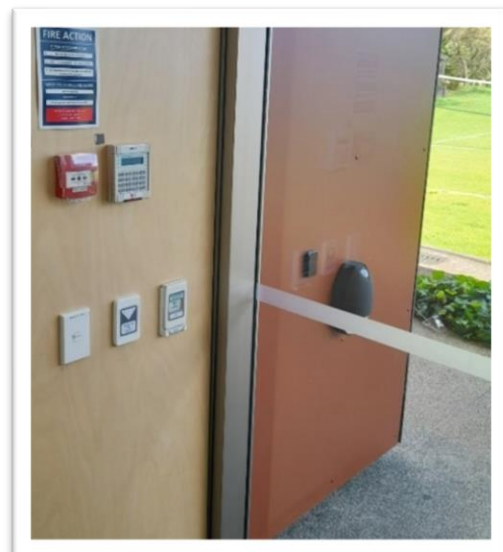

ENGLISH BLOCK ENTRANCE FROM CLASSROOM 18/19– AREA 7

Image 1: Alarm Keypad

Image 2: Location of the Alarm keypad is at the entrance of the English Block/ Breeze way

SPORTS CENTRE – AREA 11

Image 1: Alarm Keypad

Image 2: Location of the Alarm keypad is at the entrance of the Sports Centre

Sports Centre Ground Level 11

Image 1: Alarm Keypad

Image 2: Location of the Alarm keypad is at the entrance of the Sports Centre of ground level