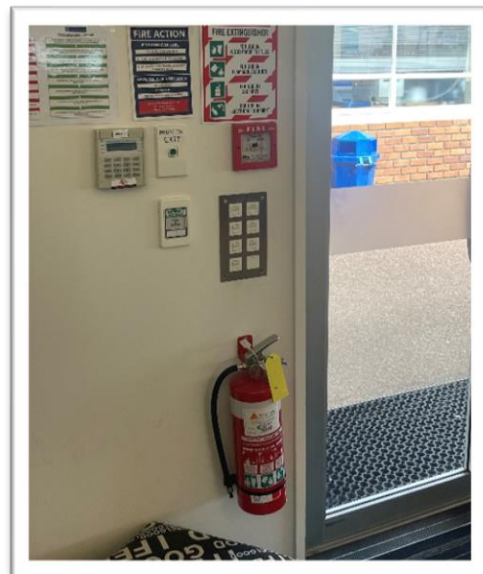

WINGATE MAIN ENTRY – AREA 1

Image 1: Alarm Keypad

Image 2: Location of the Alarm keypad is at the entrance of Wingate area

WINGATE ROOM 7 & 8 – AREA 1

Image 1: Alarm Keypad

Image 2: Location of the Alarm keypad is at the entrance of Room no 7

ARCHIVE - AREA 1

Image 1: Alarm Keypad

Image 2: Location of the Alarm keypad is at the entrance of Archives

ICT BLOCK - AREA 5

Image 1: Alarm Keypad

Image 2: Location of the Alarm keypad is at the entrance/Exit of the ICT

MACKY BLOCK – AREA 9

Image 1: Alarm Keypad

Image 2: Location of the Alarm keypad is at the entrance of the class 34 from ICT side

MACKY BLOCK CLASSROOM 28 – AREA 9

Image 1: Alarm Keypad

Image 2: Location of the Alarm keypad is at the entrance of the classroom 28