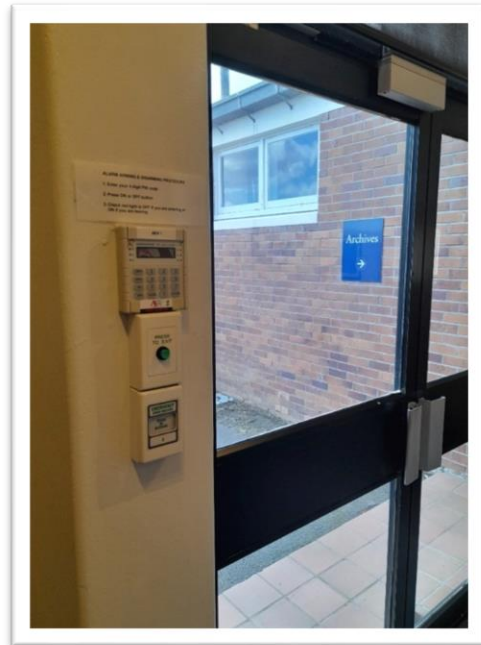

WINGATE MAIN ENTRY – AREA 1

Image 1: Alarm Keypad

Image 2: Location of the Alarm keypad is at the entrance of Wingate area

WINGATE ROOM 7 & 8 – AREA 1

Image 1: Alarm Keypad

Image 2: Location of the Alarm keypad is at the entrance of Room no 7

ARCHIVE - AREA 1

Image 1: Alarm Keypad

Image 2: Location of the Alarm keypad is at the entrance of Archives

ICT BLOCK - AREA 5

Image 1: Alarm Keypad

Image 2: Location of the Alarm keypad is at the entrance/Exit of the ICT