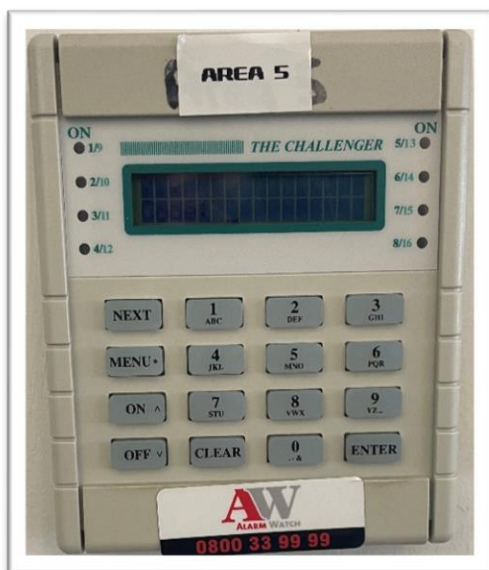

TO DISARM

PRESS 4 DIGIT CODE AND
OFF
THE KEYPAD WILL BEEP
TWICE AND LIGHT 1 WILL
GO OUT

TO ARM

PRESS IN 4 DIGIT
CODE AND ON

KEYPAD WILL BEEP
TWICE AND LIGHT 1 WILL
TURN ON

ON

If the Keypad beeps several
times, it is indicating that a
door is open or someone is
still moving inside the
building
The LCD screen will show
what the issue is

WINGATE MAIN ENTRY – AREA 1

Image 1: Alarm Keypad

Image 2: Location of the Alarm keypad is at the entrance of Wingate area

WINGATE ROOM 7 & 8 – AREA 1

Image 1: Alarm Keypad

Image 2: Location of the Alarm keypad is at the entrance of Room no 7

ARCHIVE - AREA 1

Image 1: Alarm Keypad

Image 2: Location of the Alarm keypad is at the entrance of Archives

ICT BLOCK - AREA 5

Image 1: Alarm Keypad

Image 2: Location of the Alarm keypad is at the entrance/Exit of the ICT

MACKY BLOCK – AREA 9

Image 1: Alarm Keypad

Image 2: Location of the Alarm keypad is at the entrance of the class 34 from ICT side

MACKY BLOCK CLASSROOM 28 – AREA 9

Image 1: Alarm Keypad

Image 2: Location of the Alarm keypad is at the entrance of the classroom 28