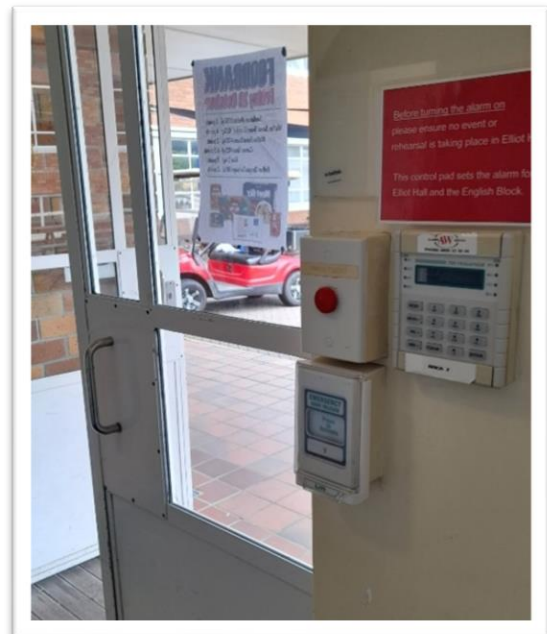

ELLIOT HALL ENTRANCE GROUND LEVEL– AREA 7

Image 1: Alarm Keypad

Image 2: Location of the Alarm keypad is at the basement entrance of the Elliot Hall next to the elevator

DRAMA SUITE 1 – AREA 7

Image 1: Alarm Keypad

Image 2: Location of the Alarm keypad is at the Entry Drama Suite 1

ENGLISH BLOCK BREEZEWAY ENTRANCE– AREA 7

Image 1: Alarm Keypad

Image 2: Location of the Alarm keypad is at the entrance of the English Block/ Breeze way

ENGLISH BLOCK ENTRANCE FROM CLASSROOM 18/19– AREA 7

Image 1: Alarm Keypad

Image 2: Location of the Alarm keypad is at the entrance of the English Block/ Breeze way

SPORTS CENTRE – AREA 11

Image 1: Alarm Keypad

Image 2: Location of the Alarm keypad is at the entrance of the Sports Centre

Sports Centre Ground Level 11

Image 1: Alarm Keypad

Image 2: Location of the Alarm keypad is at the entrance of the Sports Centre of ground level