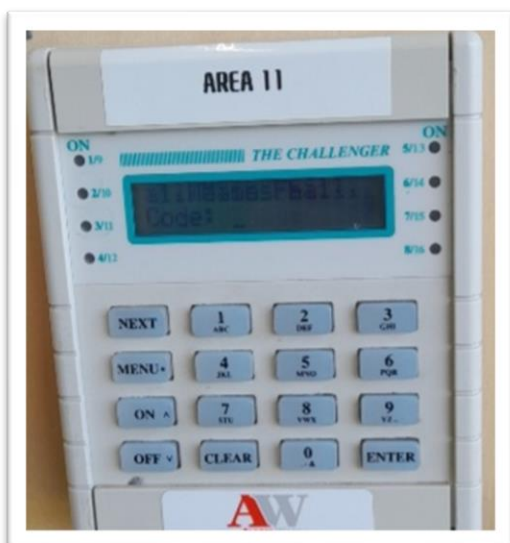

TO DISARM

PRESS 4 DIGIT CODE AND
OFF
THE KEYPAD WILL BEEP
TWICE AND LIGHT 1 WILL
GO OUT

TO ARM

PRESS IN 4 DIGIT
CODE AND ON

KEYPAD WILL BEEP
TWICE AND LIGHT 1 WILL
TURN ON

ON

If the Keypad beeps several
times, it is indicating that a
door is open or someone is
still moving inside the
building
The LCD screen will show
what the issue is

ENGLISH BLOCK ENTRANCE FROM CLASSROOM 18/19– AREA 7

Image 1: Alarm Keypad

Image 2: Location of the Alarm keypad is at the entrance of the English Block/ Breeze way

SPORTS CENTRE – AREA 11

Image 1: Alarm Keypad

Image 2: Location of the Alarm keypad is at the entrance of the Sports Centre

Sports Centre Ground Level 11

Image 1: Alarm Keypad

Image 2: Location of the Alarm keypad is at the entrance of the Sports Centre of ground level