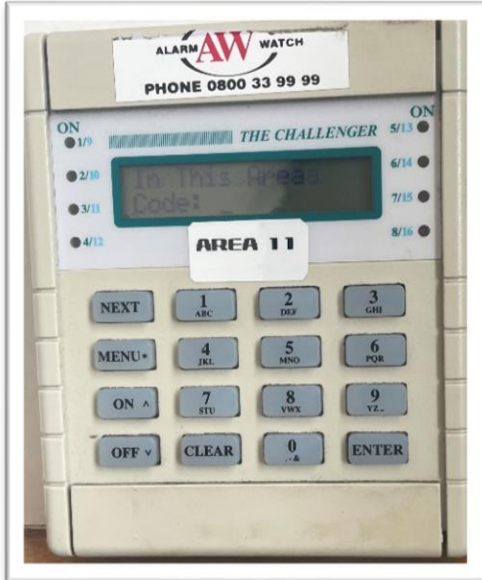

TO DISARM

PRESS 4 DIGIT CODE AND
OFF
THE KEYPAD WILL BEEP
TWICE AND LIGHT 1 WILL
GO OUT

TO ARM

PRESS IN 4 DIGIT
CODE AND ON

KEYPAD WILL BEEP
TWICE AND LIGHT 1 WILL
TURN ON

ON

If the Keypad beeps several
times, it is indicating that a
door is open or someone is
still moving inside the
building
The LCD screen will show
what the issue is

ENGLISH BLOCK ENTRANCE FROM CLASSROOM 18/19– AREA 7

Image 1: Alarm Keypad

Image 2: Location of the Alarm keypad is at the entrance of the English Block/ Breeze way

SPORTS CENTRE – AREA 11

Image 1: Alarm Keypad

Image 2: Location of the Alarm keypad is at the entrance of the Sports Centre

Sports Centre Ground Level 11

Image 1: Alarm Keypad

Image 2: Location of the Alarm keypad is at the entrance of the Sports Centre of ground level