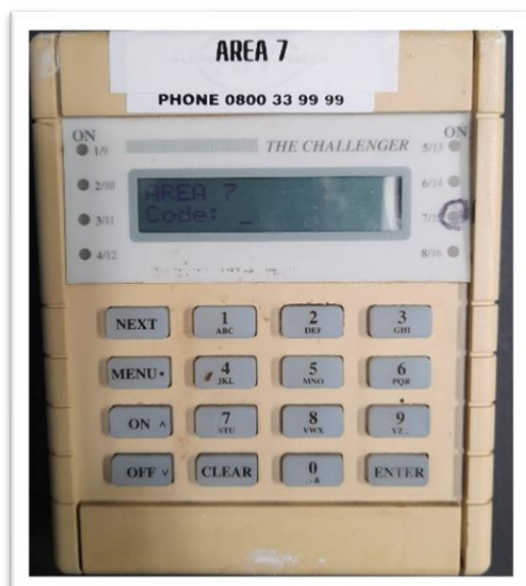

DRAMA SUITE 1 – AREA 7

Image 1: Alarm Keypad

Image 2: Location of the Alarm keypad is at the Entry Drama Suite 1