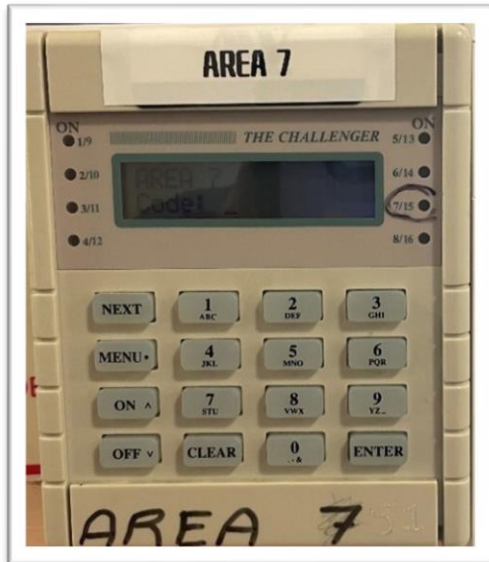

ENGLISH BLOCK BREEZEWAY ENTRANCE– AREA 7

Image 1: Alarm Keypad

Image 2: Location of the Alarm keypad is at the entrance of the English Block/ Breeze way