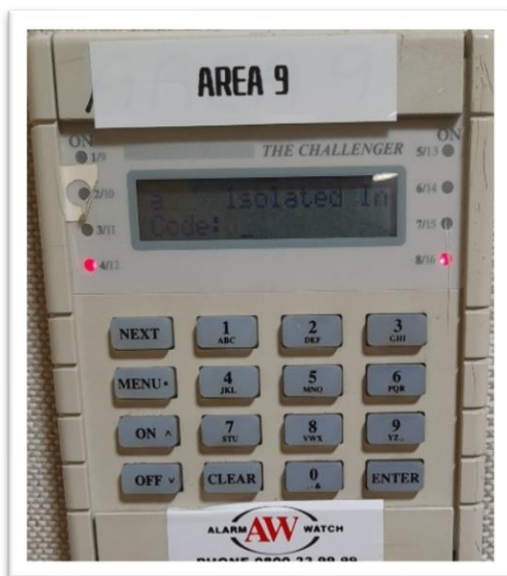

TO DISARM

PRESS 4 DIGIT CODE AND
OFF
THE KEYPAD WILL BEEP
TWICE AND LIGHT 1 WILL
GO OUT

TO ARM

PRESS IN 4 DIGIT
CODE AND ON

KEYPAD WILL BEEP
TWICE AND LIGHT 1 WILL
TURN ON

ON

If the Keypad beeps several
times, it is indicating that a
door is open or someone is
still moving inside the
building
The LCD screen will show
what the issue is

ARCHIVE - AREA 1

Image 1: Alarm Keypad

Image 2: Location of the Alarm keypad is at the entrance of Archives

ICT BLOCK - AREA 5

Image 1: Alarm Keypad

Image 2: Location of the Alarm keypad is at the entrance/Exit of the ICT

MACKY BLOCK – AREA 9

Image 1: Alarm Keypad

Image 2: Location of the Alarm keypad is at the entrance of the class 34 from ICT side

MACKY BLOCK CLASSROOM 28 – AREA 9

Image 1: Alarm Keypad

Image 2: Location of the Alarm keypad is at the entrance of the classroom 28