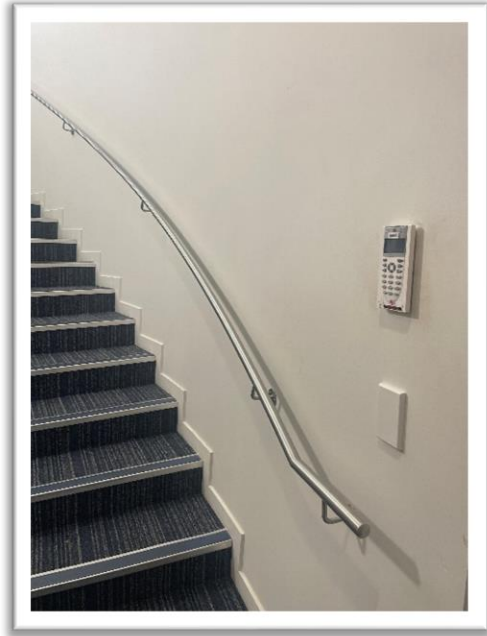

TO DISARM

PRESS 4 DIGIT CODE AND
OFF
THE KEYPAD WILL BEEP
TWICE AND LIGHT 1 WILL
GO OUT

TO ARM

PRESS IN 4 DIGIT
CODE AND ON

KEYPAD WILL BEEP
TWICE AND LIGHT 1 WILL
TURN ON

ON

If the Keypad beeps several
times, it is indicating that a
door is open or someone is
still moving inside the
building
The LCD screen will show
what the issue is

Alarm Keypad and the location of the keypad of each building

MACFARLAN CENTRE ENTRY AT GOODFELLOW – AREA 1

Image 1: Alarm Keypad

Image 2: Alarm keypad is at entrance of the staffroom staircase

MACFARLAN CENTRE ENTRY AT HEALTH CENTRE SIDE – AREA 1