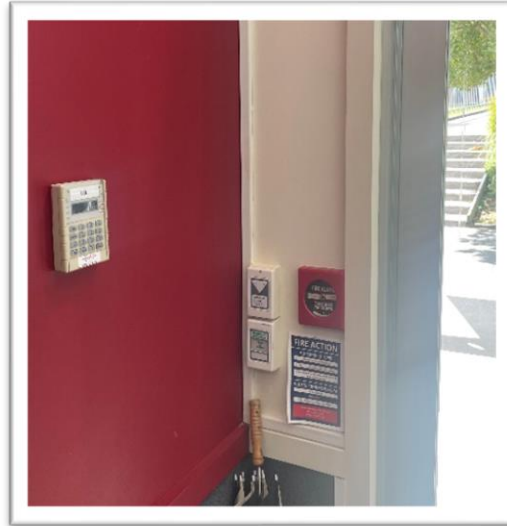

TO DISARM

PRESS 4 DIGIT CODE AND
OFF
THE KEYPAD WILL BEEP
TWICE AND LIGHT 1 WILL
GO OUT

TO ARM

PRESS IN 4 DIGIT
CODE AND ON

KEYPAD WILL BEEP
TWICE AND LIGHT 1 WILL
TURN ON

ON

If the Keypad beeps several
times, it is indicating that a
door is open or someone is
still moving inside the
building
The LCD screen will show
what the issue is

Alarm Keypad and the location of the keypad of each building

MACFARLAN CENTRE ENTRY AT GOODFELLOW – AREA 1

Image 1: Alarm Keypad

Image 2: Alarm keypad is at entrance of the staffroom staircase

MACFARLAN CENTRE ENTRY AT HEALTH CENTRE SIDE – AREA 1

Image 1: Alarm Keypad

Image 2: The alarm keypad is placed next to the Health Centre by the glass door entrance

ELIZABETH MCFARLAN CENTRE - AREA 7

Image 1: Alarm Keypad

Image 2: Location of the Alarm keypad is at the entrance of the glass door of EMC

ELIZABETH MCFARLAN CENTRE GIRL'S BLOCK - AREA 7

Image 1: Alarm Keypad

Image 2: Location of the Alarm keypad is at the entrance of the EMC Girl's block

SCIENCE CENTRE LEVEL 1 MACFARLAN CENTRE SIDE – AREA 5