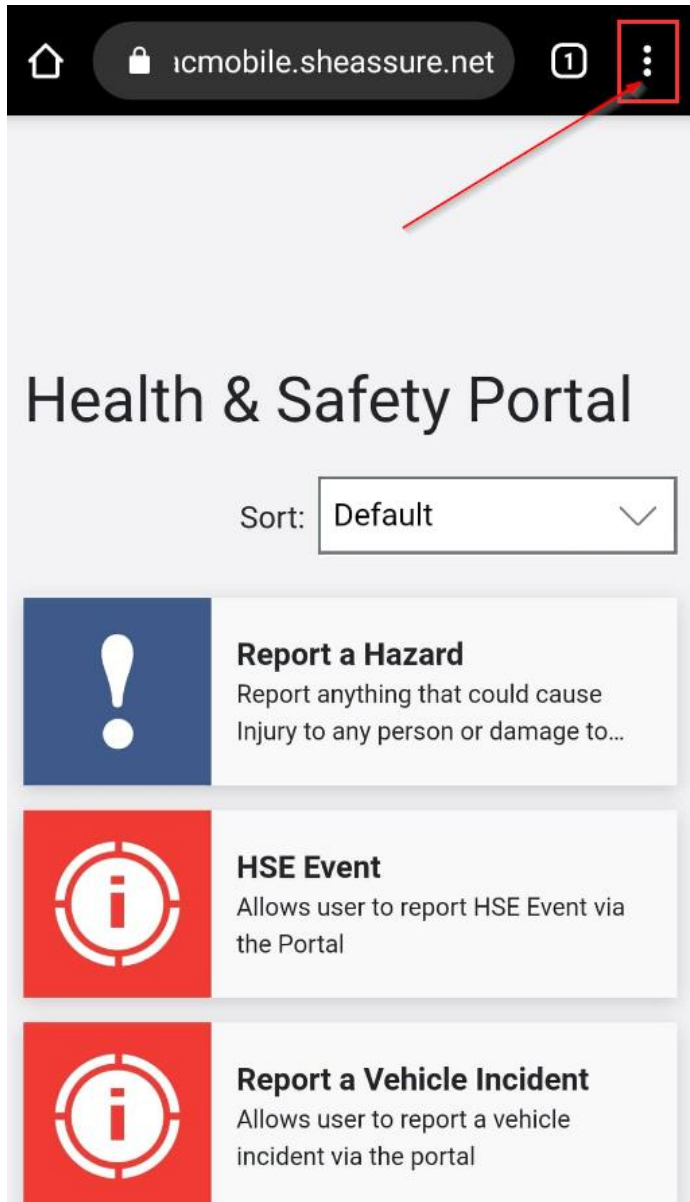

Adding PWA to Samsung Device using Google Chrome

Put the following link into your chrome browser on phone

<https://apacmobile.sheasure.net/saintkentigern/p/SKhealthandsafety>

New tab

New incognito tab

Bookmarks

Recent tabs

History

Downloads

Translate...

Share...

Find in page

Add to Home screen

Desktop site

Health & Safety Portal

Add to Home screen

[Cancel](#) [Add](#)

HSE Event
Allows user to report HSE Event via the Portal

Report a Vehicle Incident
Allows user to report a vehicle incident via the portal