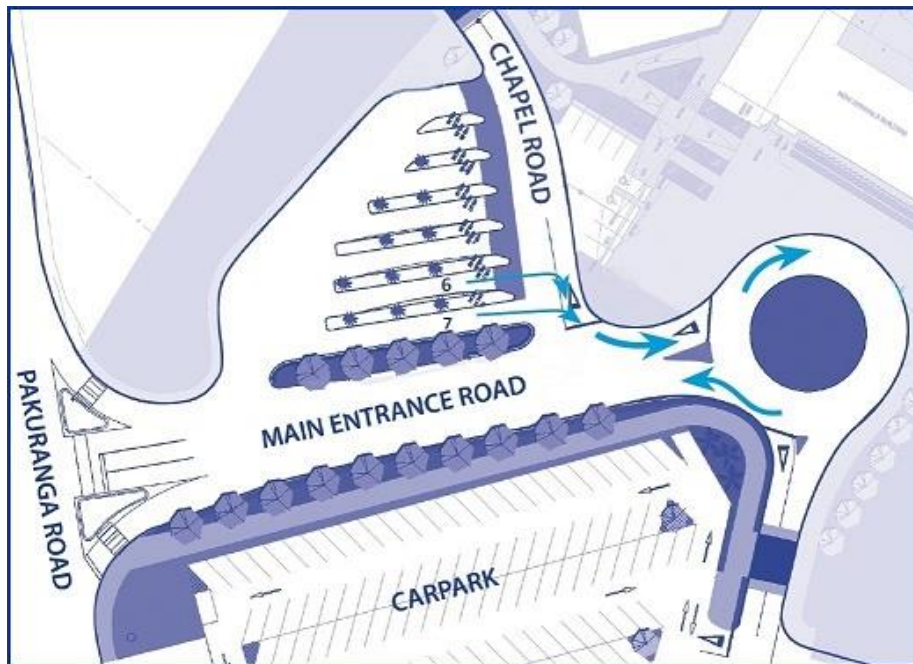

SAINT KENTIGERN

COLLEGE CAMPUS ACCESS - Keeping Our Students Safe In the interests of student safety please observe the following:

Morning Drop off

1. No stopping permitted at any time on the main entrance road or the College roundabout.
2. Students may only be dropped off in the first 2 bus lanes or at the Manor Park entrance to the College.
3. Parents dropping off students in cars in the morning, must use the outside lanes 6 and 7 of the Bus Lanes only. The other lanes are for our buses to use.
4. Lane 1 (closest to the Chapel) is used by staff to turn left up past the Chapel. There is no stopping. Students are not to be dropped off up past the Chapel
5. Please follow the directions of duty staff wearing high-viz jackets
6. When leaving the bus lanes, there is no right turn out of Chapel Rd between the hours 8am - 9am.

After School Pick Up

Between 3pm and 4pm, 32 buses arrive at and leave the College grounds in short turnaround and the presence of excess vehicles at this time not only puts pressure on departing buses but also compromises the safety of our students. Parents wishing to collect their children by car during this period will need to enter via the Manor Park entrance at the rear of the campus, where parking is available on both sides of the access road and around the roundabout.

Parents should not be collecting students from the staff and student car park.

Please avoid using Grammar School Road as there is limited turning space. There is no entry to or exit from Chapel Rd between 3.20pm & 3.40pm due to bus traffic.